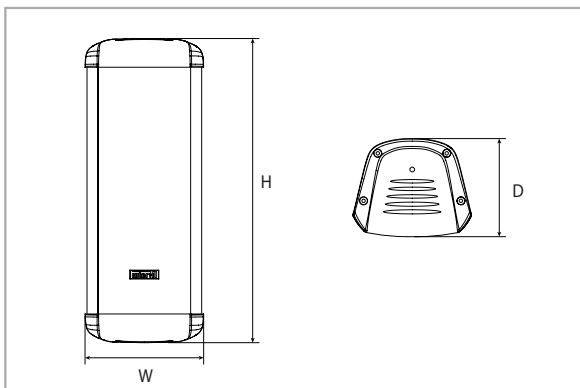

SPECIFICATION

Model		CU-410FO	CU-420FO	CU-430FO	CU-440FO
Type		Single 4" Full-range Column Speaker	Dual 4" Full-range Column Speaker	Triple 4" Full-range Column Speaker	Quad 4" Full-range Column Speaker
Driver		4"	4"	4"	4"
Power Handling (AES)		10W	20W	30W	40W
Input Power	100V	10/5W	20/10W	30/15W	40/20W
Impedance	100V	1k/2kΩ	500/1kΩ	330/660Ω	250/500Ω
Power Selection		By Wiring	By Wiring	By Wiring	By Wiring
Frequency Range(-10dB)		135Hz ~ 13.7kHz	150Hz ~ 16.9kHz	135Hz ~ 15kHz	130Hz ~ 8.8kHz
Frequency Range(-20%)		110Hz ~ 18.4kHz	120Hz ~ 20kHz	100Hz ~ 16.9kHz	100Hz ~ 16kHz
Sensitivity (1W/1m, 1kHz)		86dB	89dB	90dB	91dB
Maximum SPL[Cont]		96dB	102dB	105dB	107dB
Nominal Dispersion(H)	1kHz	192° x 136°	203° x 99°	199° x 64°	195° x 55°
	4kHz	104° x 100°	95° x 25°	94° x 15°	95° x 15°
Input Connector	"Bi-Wired INPUT Line Direct Connection"				
Enclosure Material	AL Body/ABS top, bottom Cover				
Enclosure Color		Light Brown	Light Brown	Light Brown	Light Brown
Grill Material		Metal Grille	Metal Grille	Metal Grille	Metal Grille
Grill Color		BLACK	BLACK	BLACK	BLACK
Weight (Net)		1.97kg	3.13kg	3.9kg	4.76kg
Dimensions (Net, WxHxD, mm)		156 x 300 x 129	156 x 400 x 129	156 x 500 x 129	156 x 600 x 129
Weather Resistant		IP34	IP34	IP34	IP34
Flame Resistant					
Certification		KS	KS	KS	KS
Included Accessories		Wall Bracket	Wall Bracket	Wall Bracket	Wall Bracket

CU-440FO

DIMENSION

DIMENSION

Model	W(Width) mm	H(Length) mm	D(Depth) mm
CU-410FO	156	300	129
CU-420FO		400	
CU-430FO		500	
CU-440FO		600	

TECHNICAL DATA

FREQUENCY RANGE

- CU-410FO

POLAR PATTERN (1kHz)