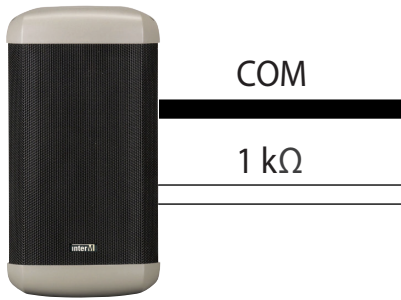

CU-410FO/420FO/430FO/440FO

Column Speaker

THE EXAMPLE OF SPEAKER CONNECTION

[Wire type]

10 W