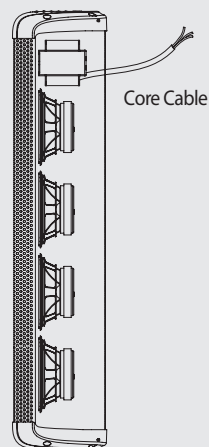

- CU-440FO

Horizontal

Vertical

CU-410FO/420FO/430FO/440FO

Column Speaker

TECHNICAL DATA

SETUP AND OPERATION

After unpacking your CU-410FO/420FO/430FO/440FO Indoor Column Speaker, attach the speaker to a wall or other secure surface with the supplied mounting bracket. The illustration below shows the preferred method of securing the speaker.