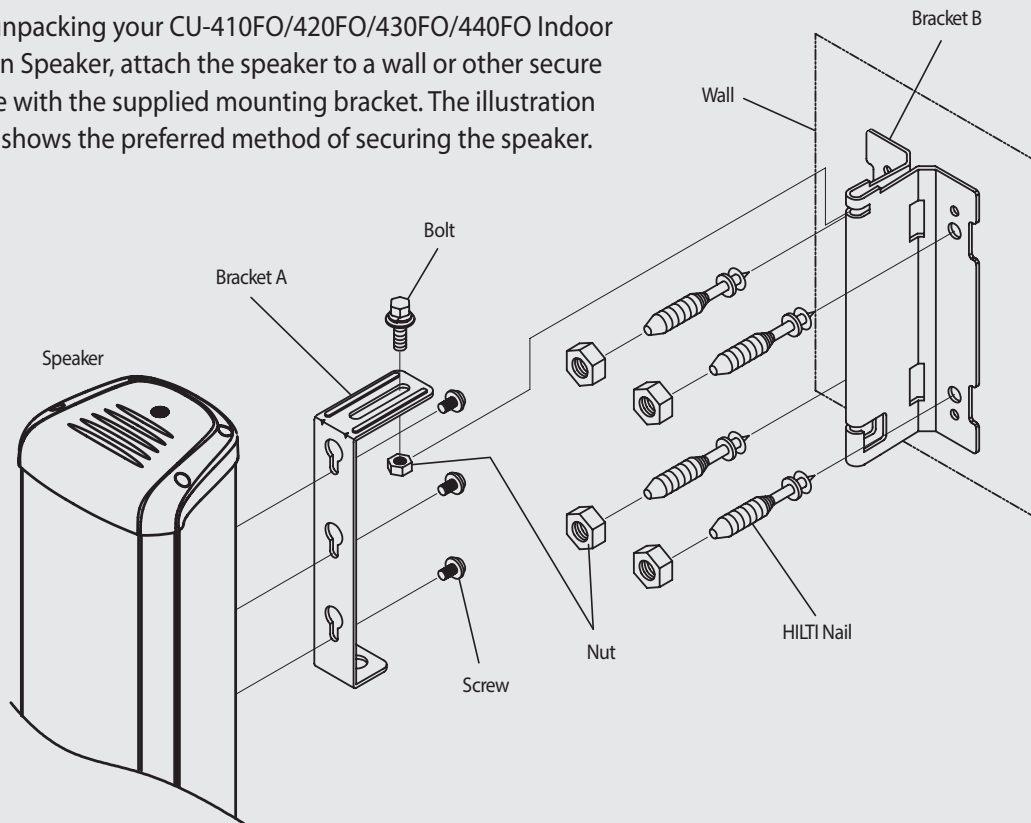

- CU-440FO

Horizontal

Vertical

CU-410FO/420FO/430FO/440FO

Column Speaker

TECHNICAL DATA

SETUP AND OPERATION

After unpacking your CU-410FO/420FO/430FO/440FO Indoor Column Speaker, attach the speaker to a wall or other secure surface with the supplied mounting bracket. The illustration below shows the preferred method of securing the speaker.